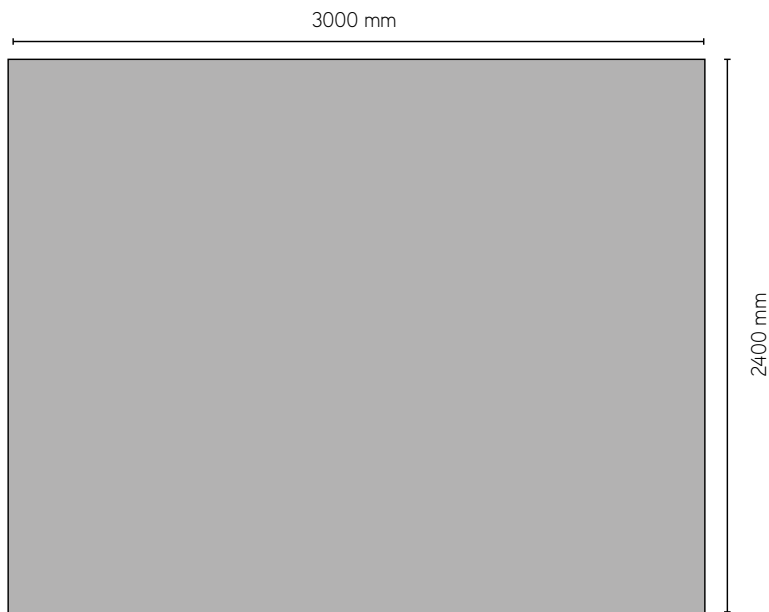

> Grand format

L3000mm x H.2400 mm